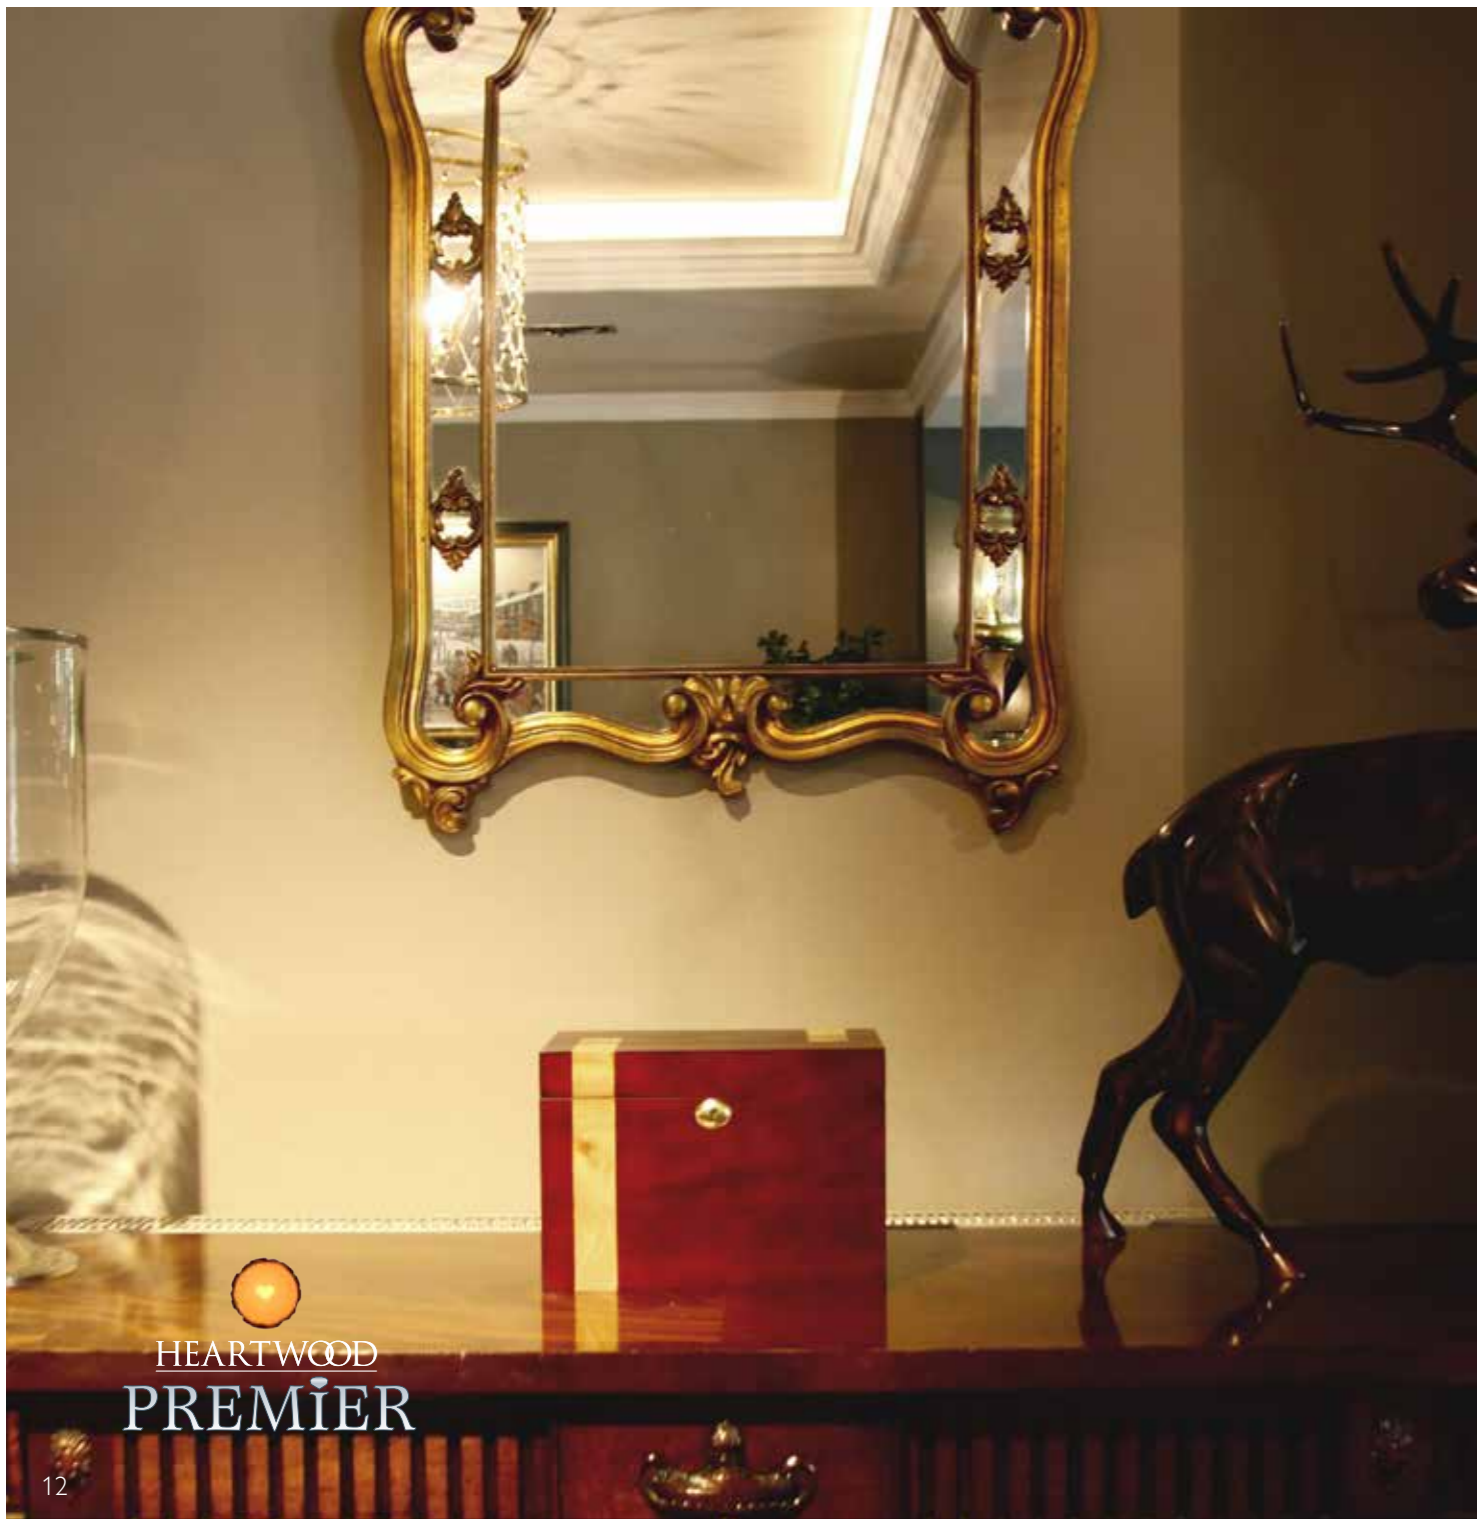

HEARTWOOD
PREMIER