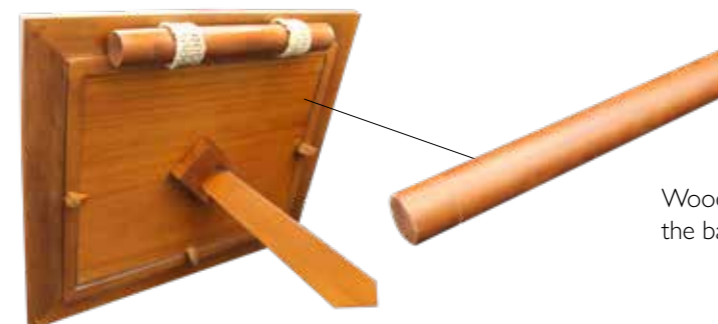

Daisy™ 

**TRENT** **E**

The Trent teak wooden urn has a chunky teak chest style with carved hinges.

**THAMES** **L** **E**

The Thames teak wooden urn is suitable for an engraved plaque.

## MEMORY FRAME

*Keeping both memories and loved ones close.*

A beautiful natural wooden picture frame where a small amount of ashes can be placed into a wooden scatter tube, then attached to the back, concealing the life lost in a subtle way. Available in both Landscape and Portrait. Frame size - 34cm x 29cm Picture size - 24cm x 19cm